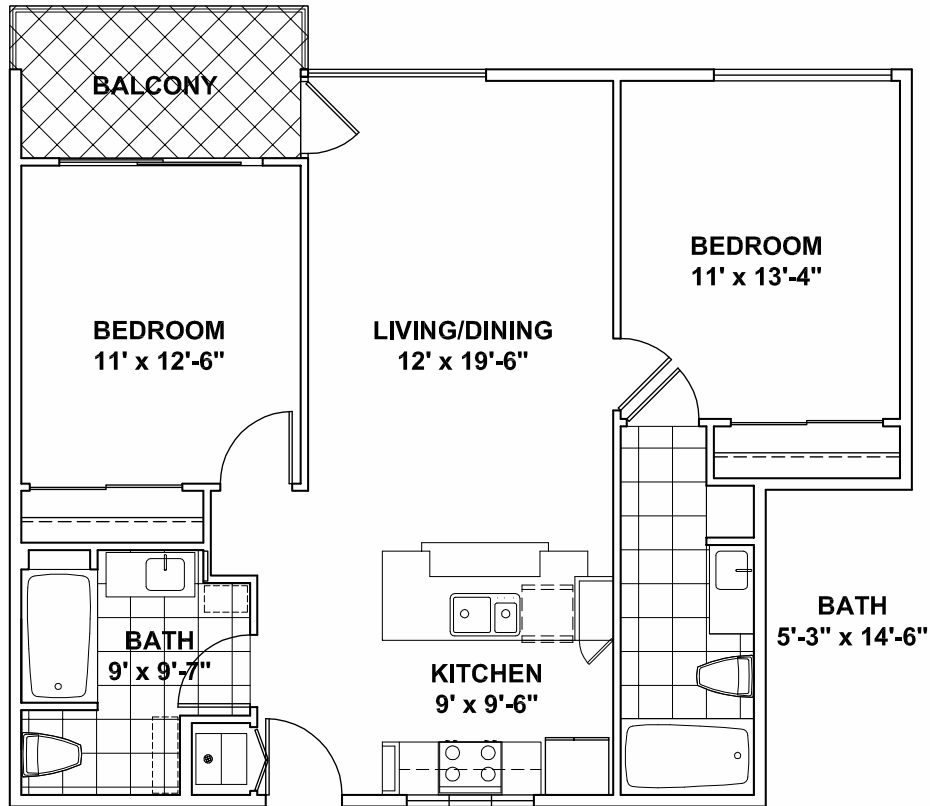

801 NORTH

RESIDENCE-A-SIM
662-1137 Square Feet