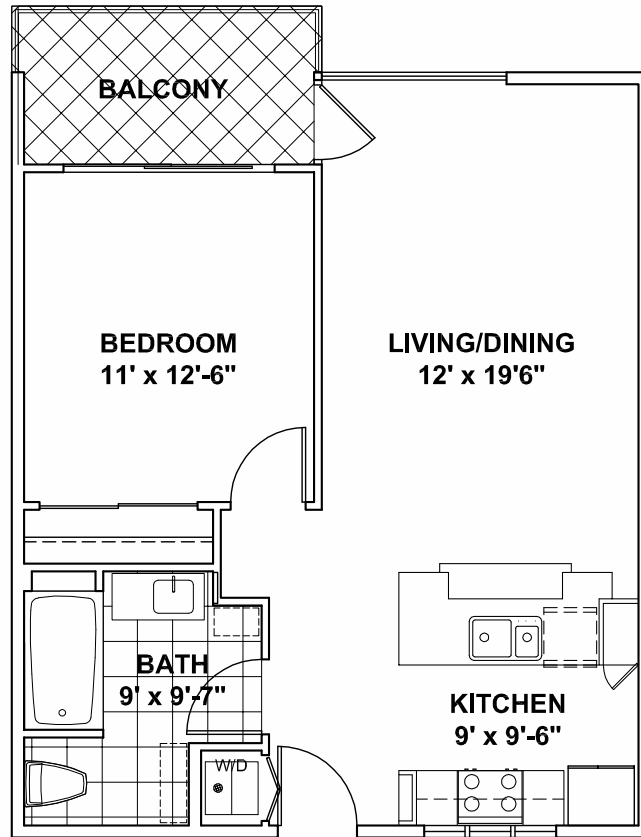

801 NORTH

RESIDENCE-A
662 Square Feet