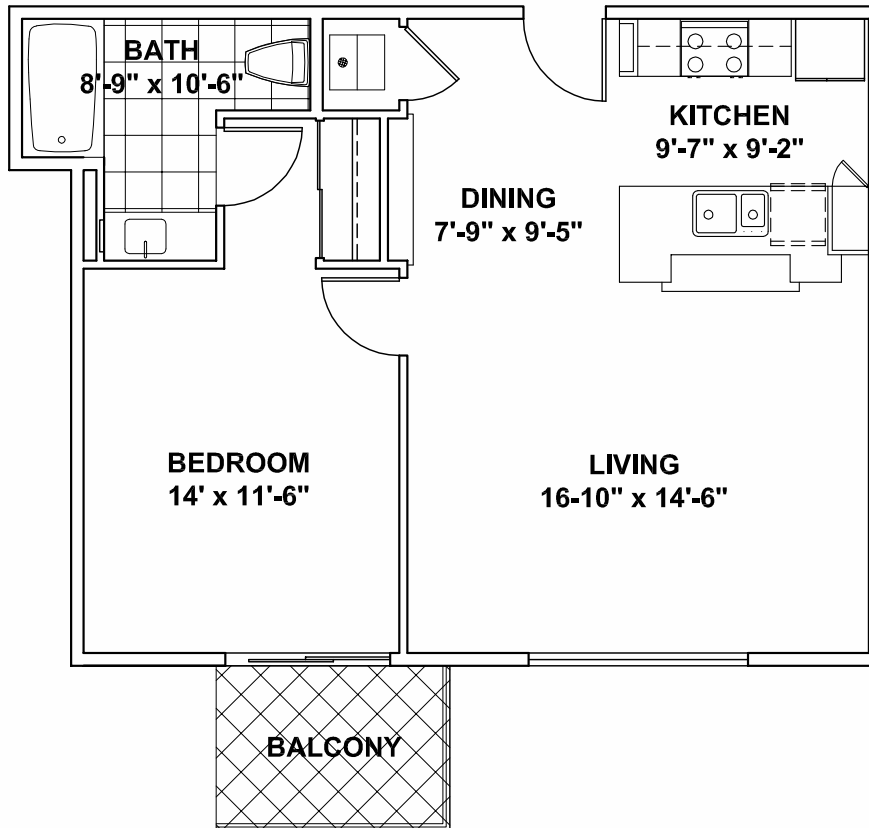

801 NORTH

RESIDENCE-B
722 Square Feet