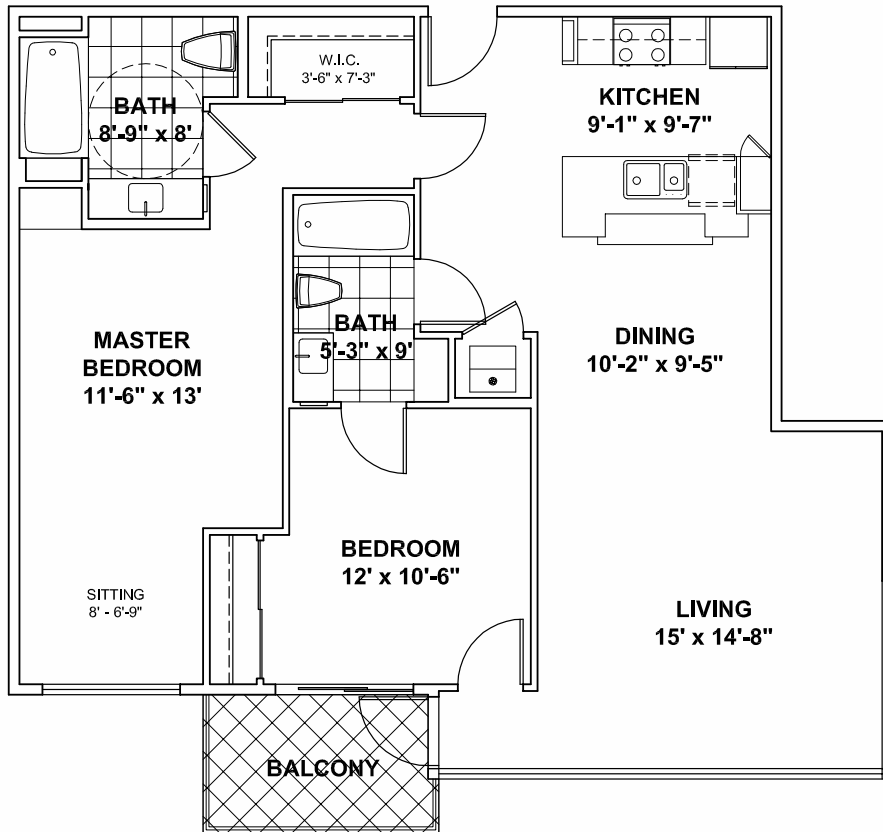

801 NORTH

RESIDENCE-C
1139 Square Feet