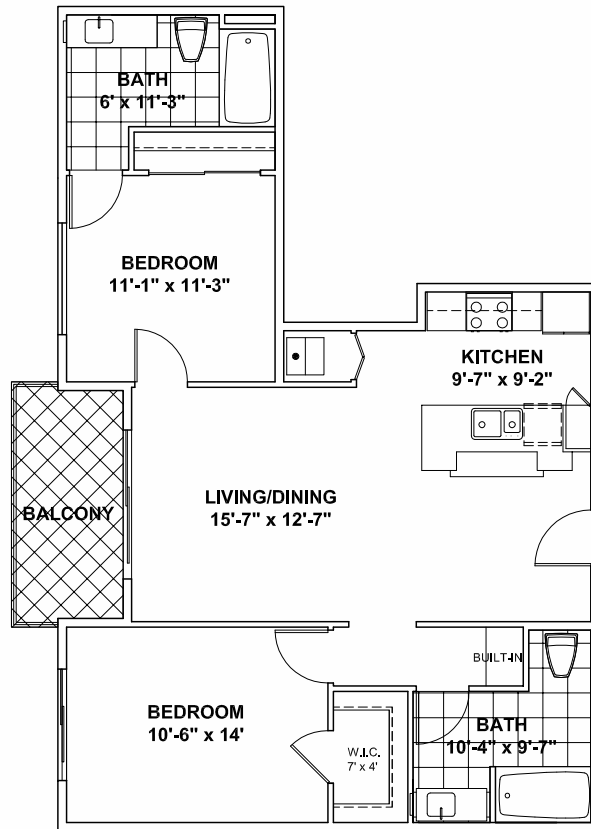

801 NORTH

RESIDENCE-D
978 Square Feet