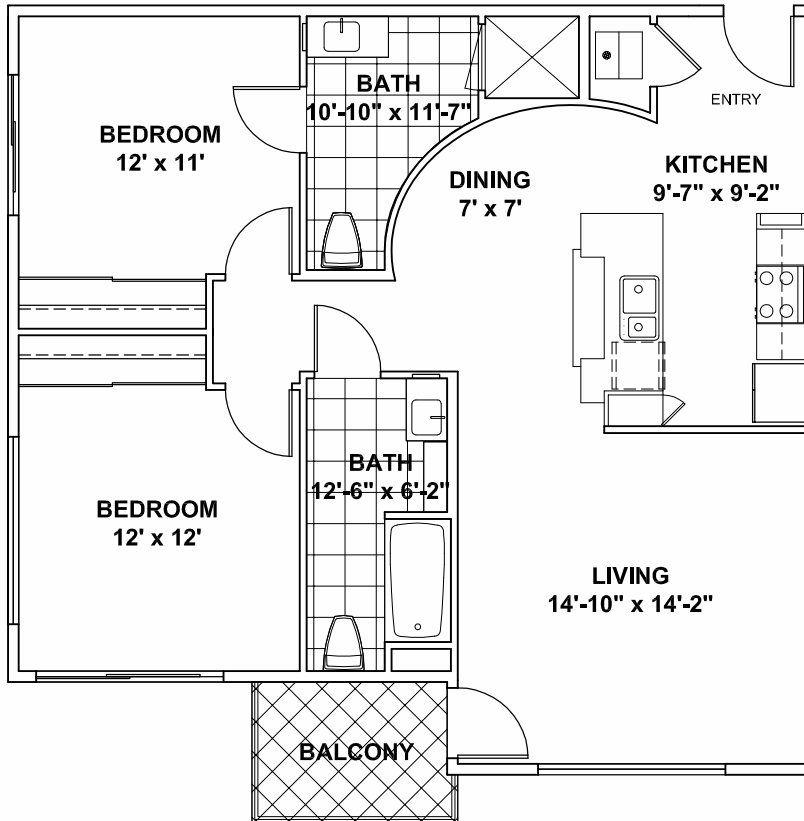

801 NORTH

RESIDENCE-F
1059 Square Feet