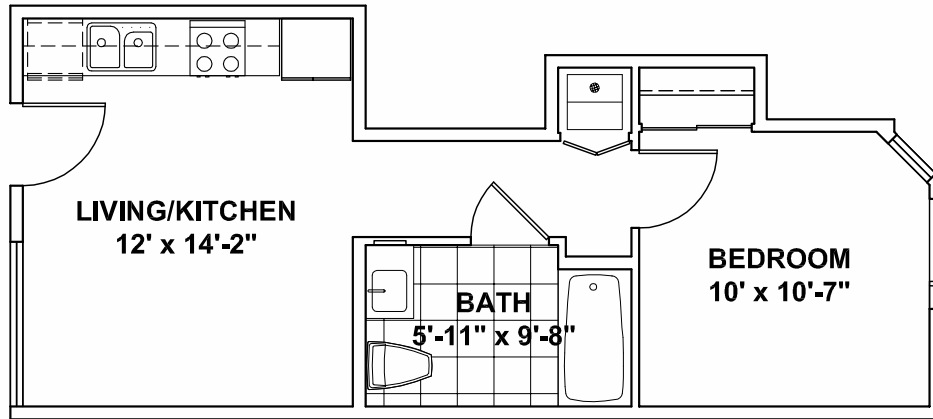

# 801 NORTH

**RESIDENCE-H**  
431 Square Feet