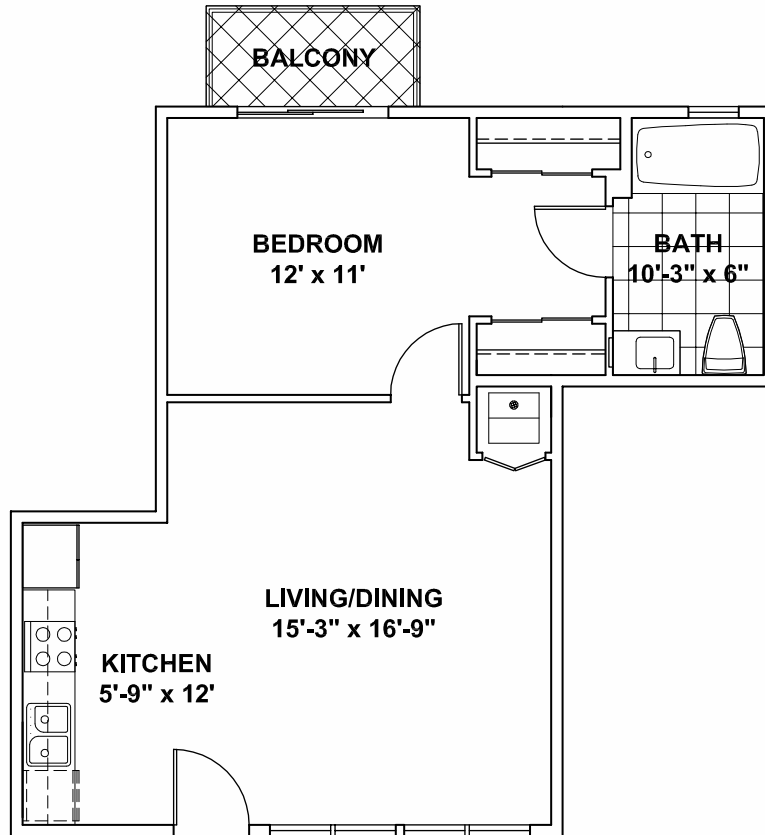

# 801 NORTH

**RESIDENCE-I**  
637 Square Feet